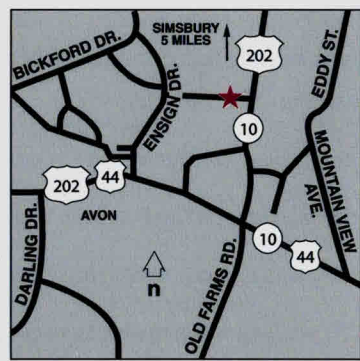

Hotel Information

Residence Inn by Marriott - Avon is nestled in the beautiful community known as Farmington Valley with numerous restaurants, recreation, shopping and walking trails nearby. We specialize in making all trips to this area comfortable and your home away from home.

Directions

From Bradley International Airport (BDL) - Exit on Bradley Field Connector to SR 20 West (5 3/10 miles). Left onto US 202 (10 7/10 miles). Residence Inn by Marriott-Avon is on US 202 (Simsbury Road) just before US 44.